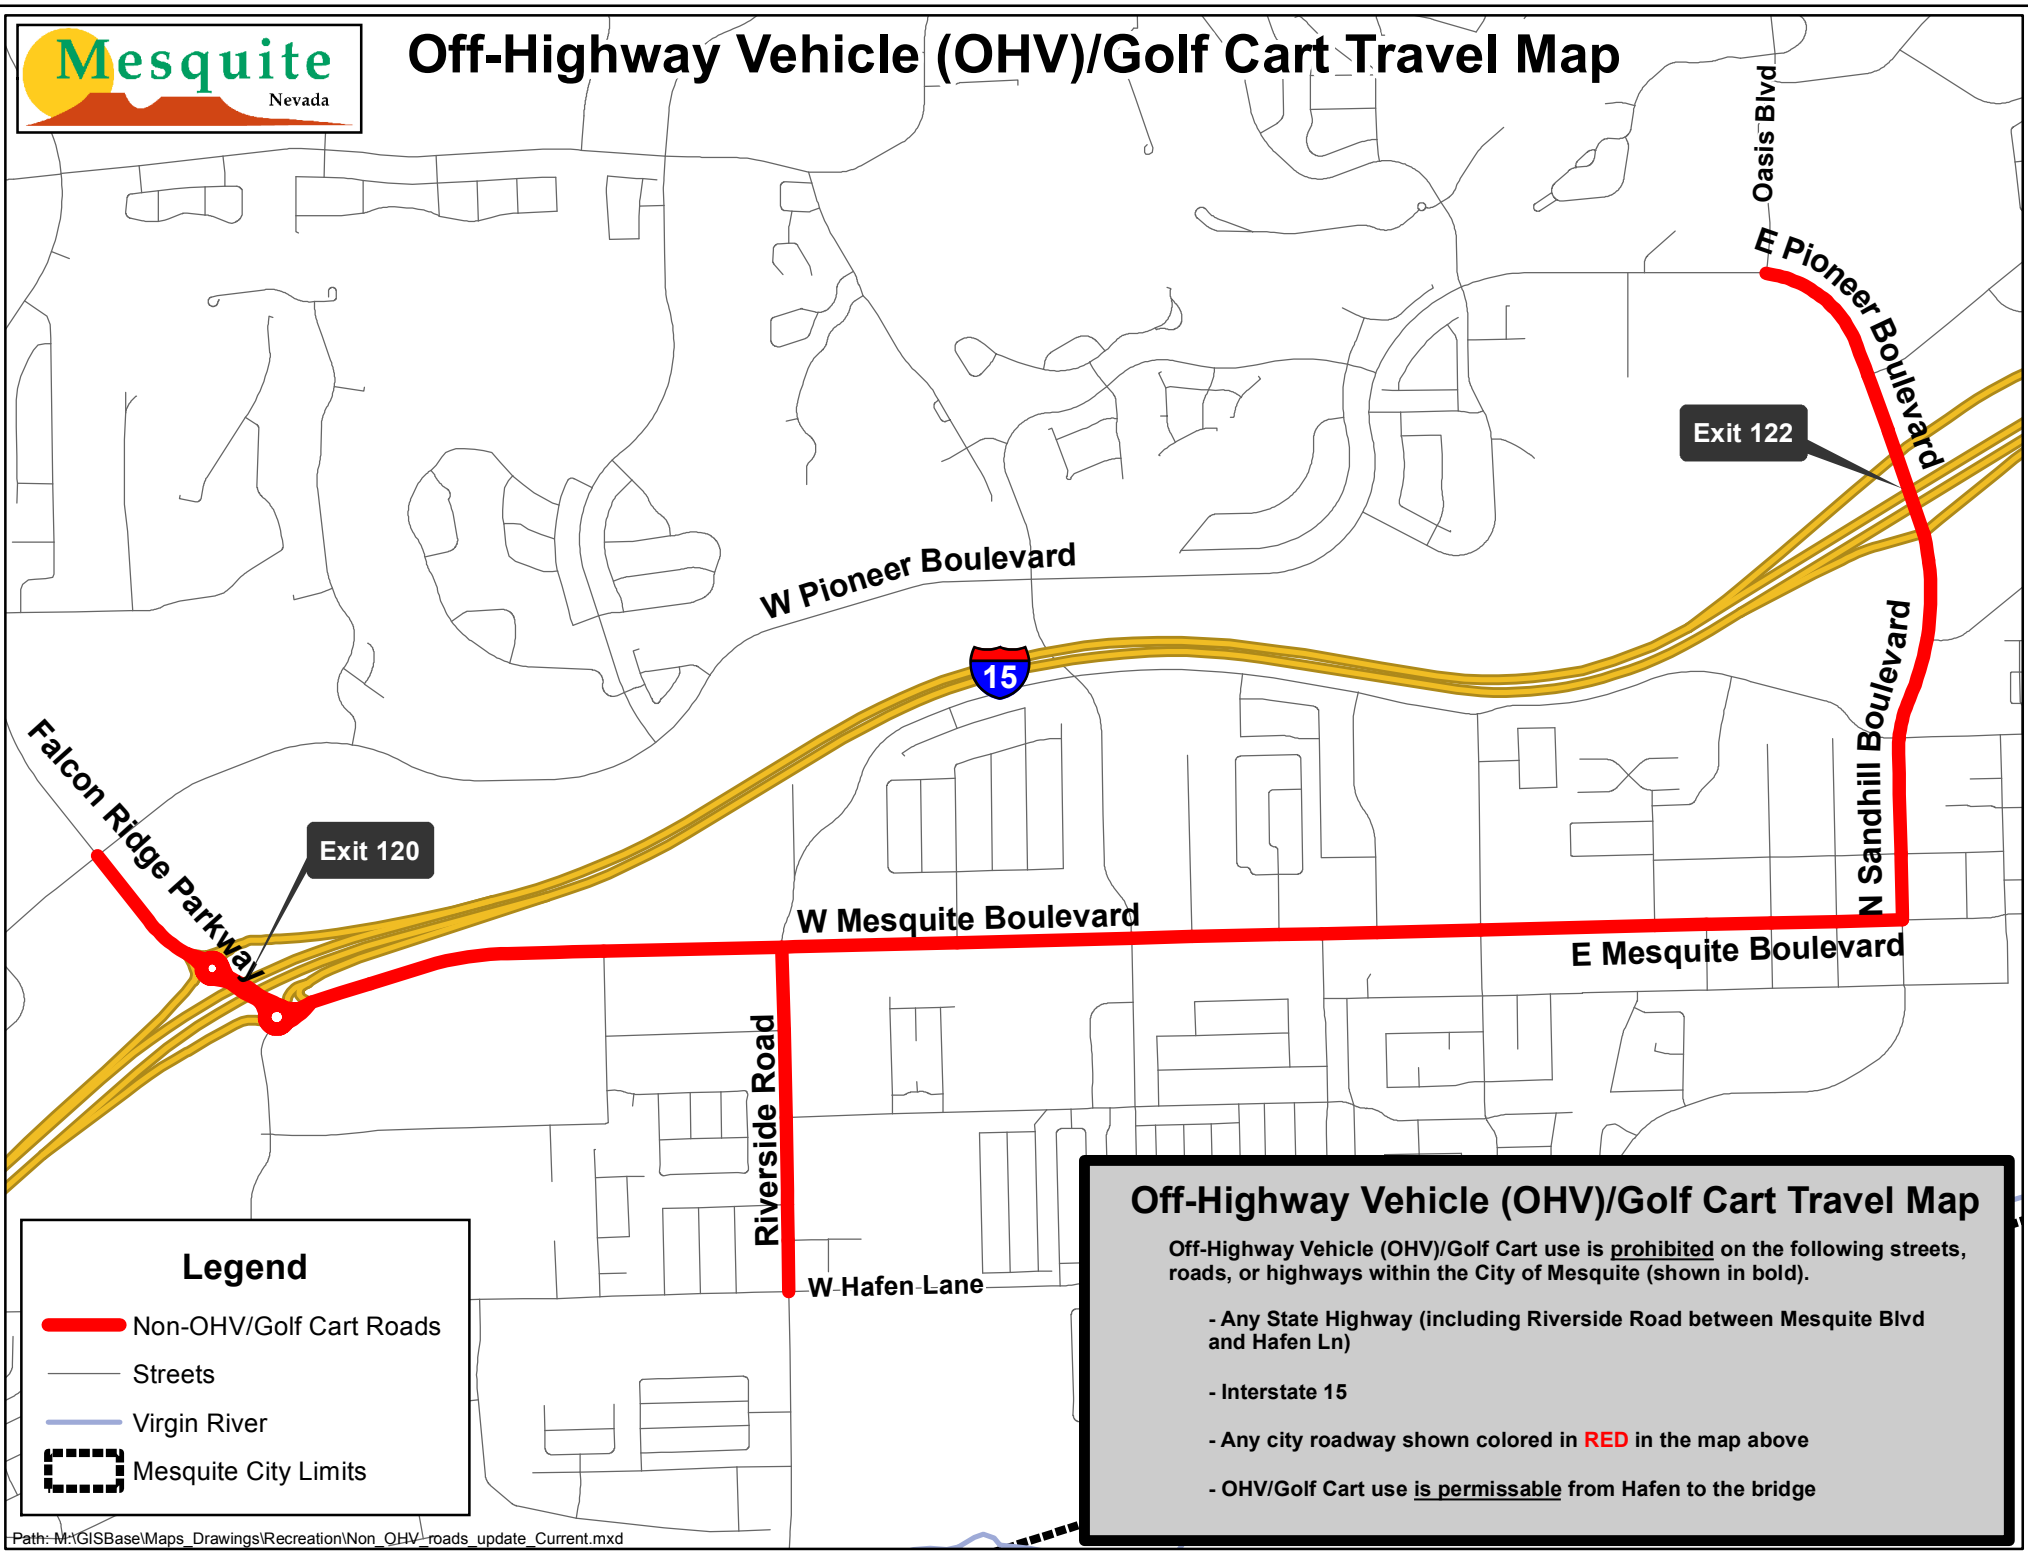

Off-Highway Vehicle (OHV)/Golf Cart Travel Map

Exit 120

Exit 122

Legend

-  Non-OHV/Golf Cart Roads
-  Streets
-  Virgin River
-  Mesquite City Limits

Off-Highway Vehicle (OHV)/Golf Cart Travel Map

Off-Highway Vehicle (OHV)/Golf Cart use is prohibited on the following streets, roads, or highways within the City of Mesquite (shown in bold).

- Any State Highway (including Riverside Road between Mesquite Blvd and Hafen Ln)
- Interstate 15
- Any city roadway shown colored in **RED** in the map above
- OHV/Golf Cart use is permissible from Hafen to the bridge