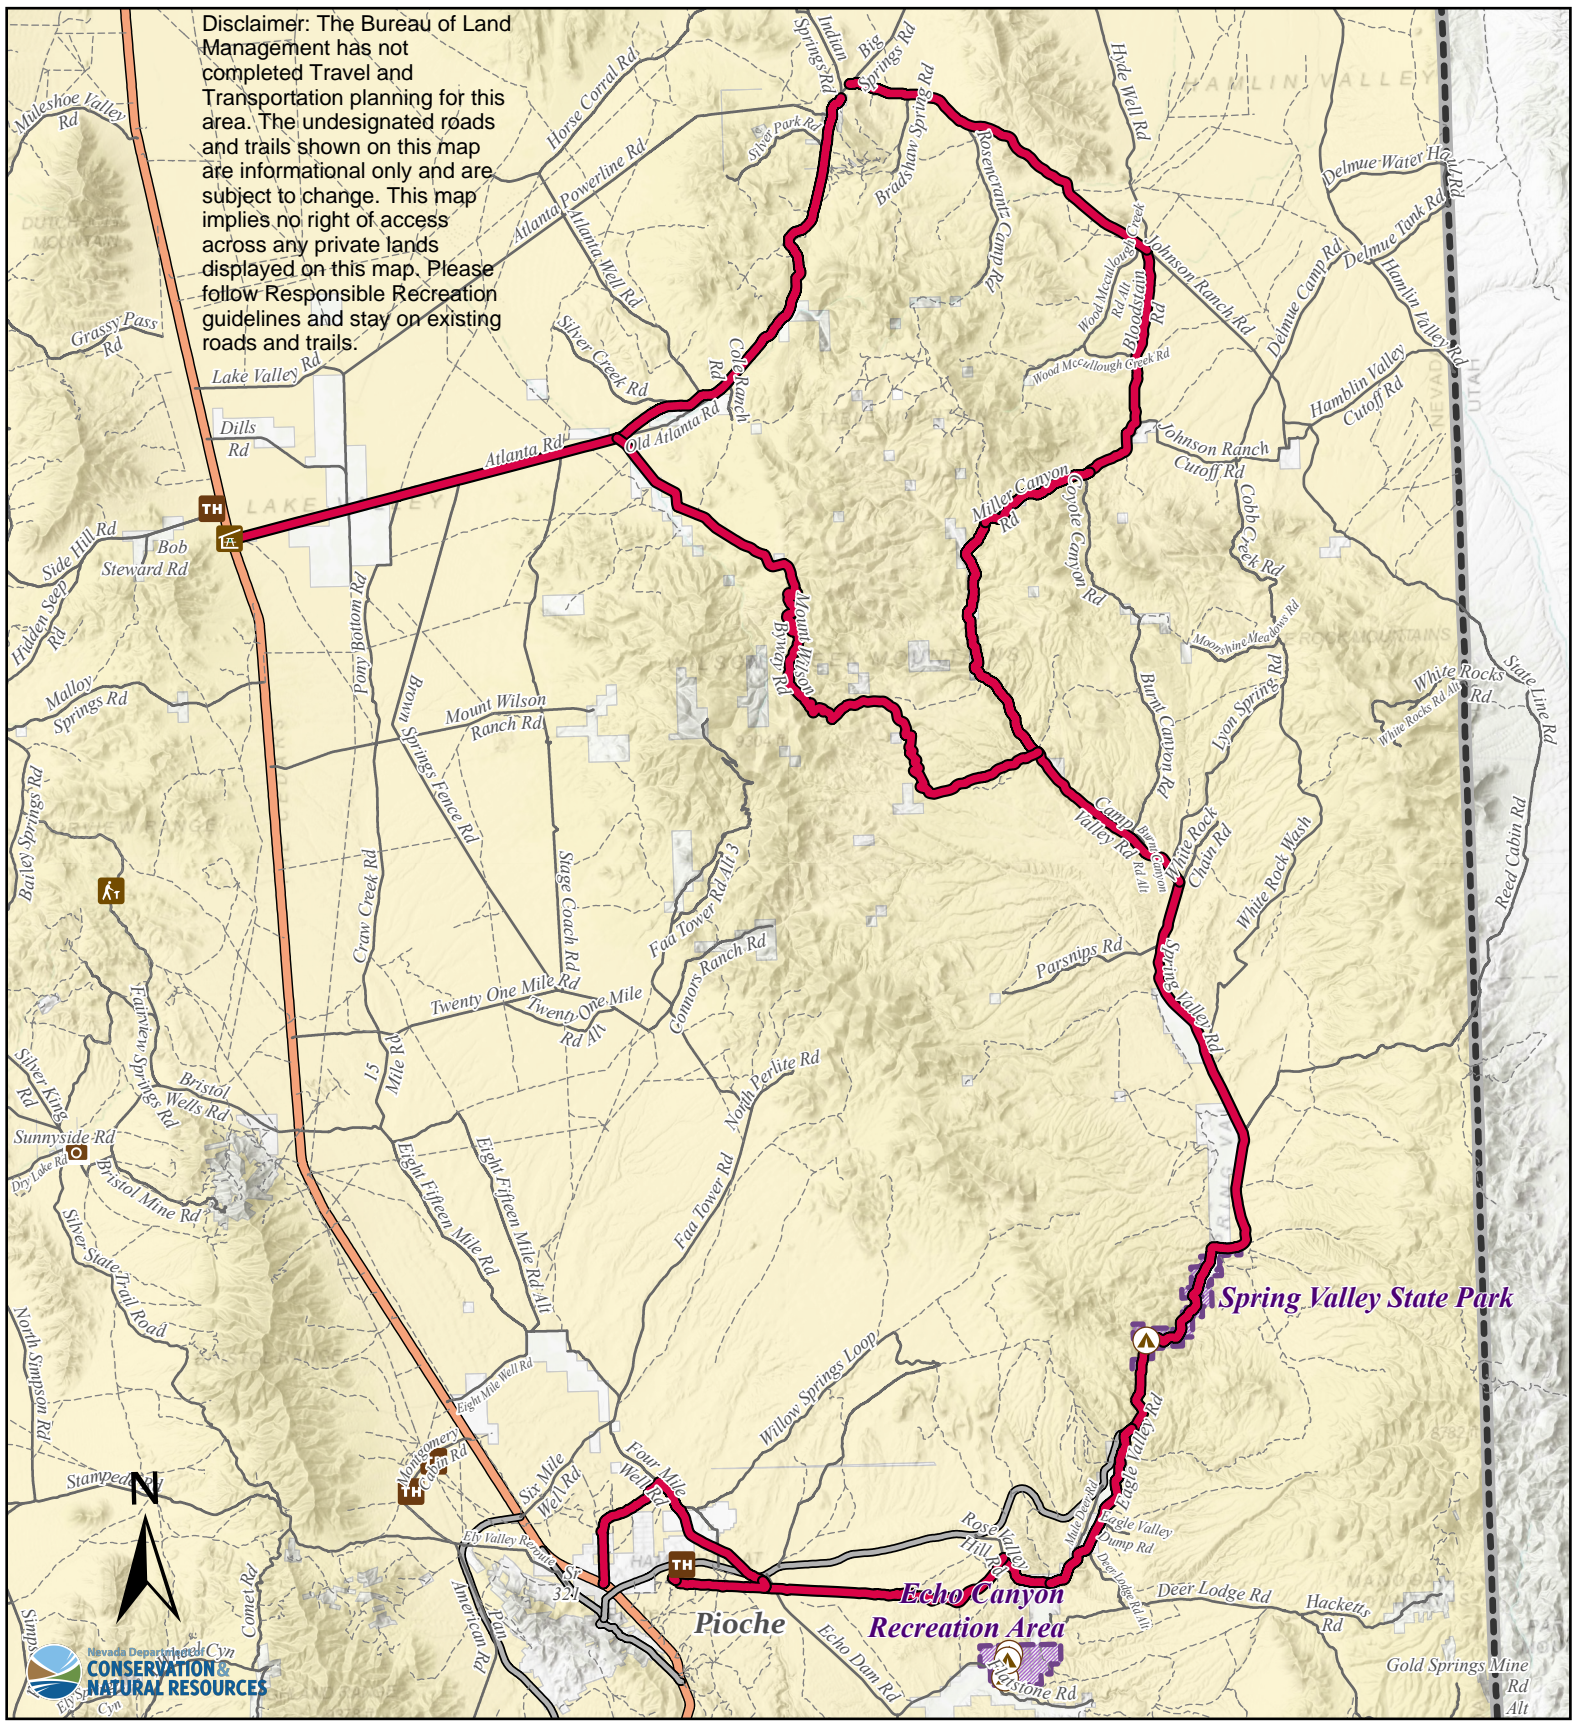

Disclaimer: The Bureau of Land Management has not completed Travel and Transportation planning for this area. The undesignated roads and trails shown on this map are informational only and are subject to change. This map implies no right of access across any private lands displayed on this map. Please follow Responsible Recreation guidelines and stay on existing roads and trails.

- Mt. Wilson Backcountry Byway
- Other Unimproved roads and trails
- Motorized roads
- ▨ Wilderness Area
- ▨ State Park
- Bureau of Land Management
- Private
- Other Ownership
- ▲ Campground
- TH Trailhead
- K Kiosk
- PS Picnic shelter
- V Vista or Point of Interest

# Mt. Wilson Backcountry Byway

## Lincoln Co., NV