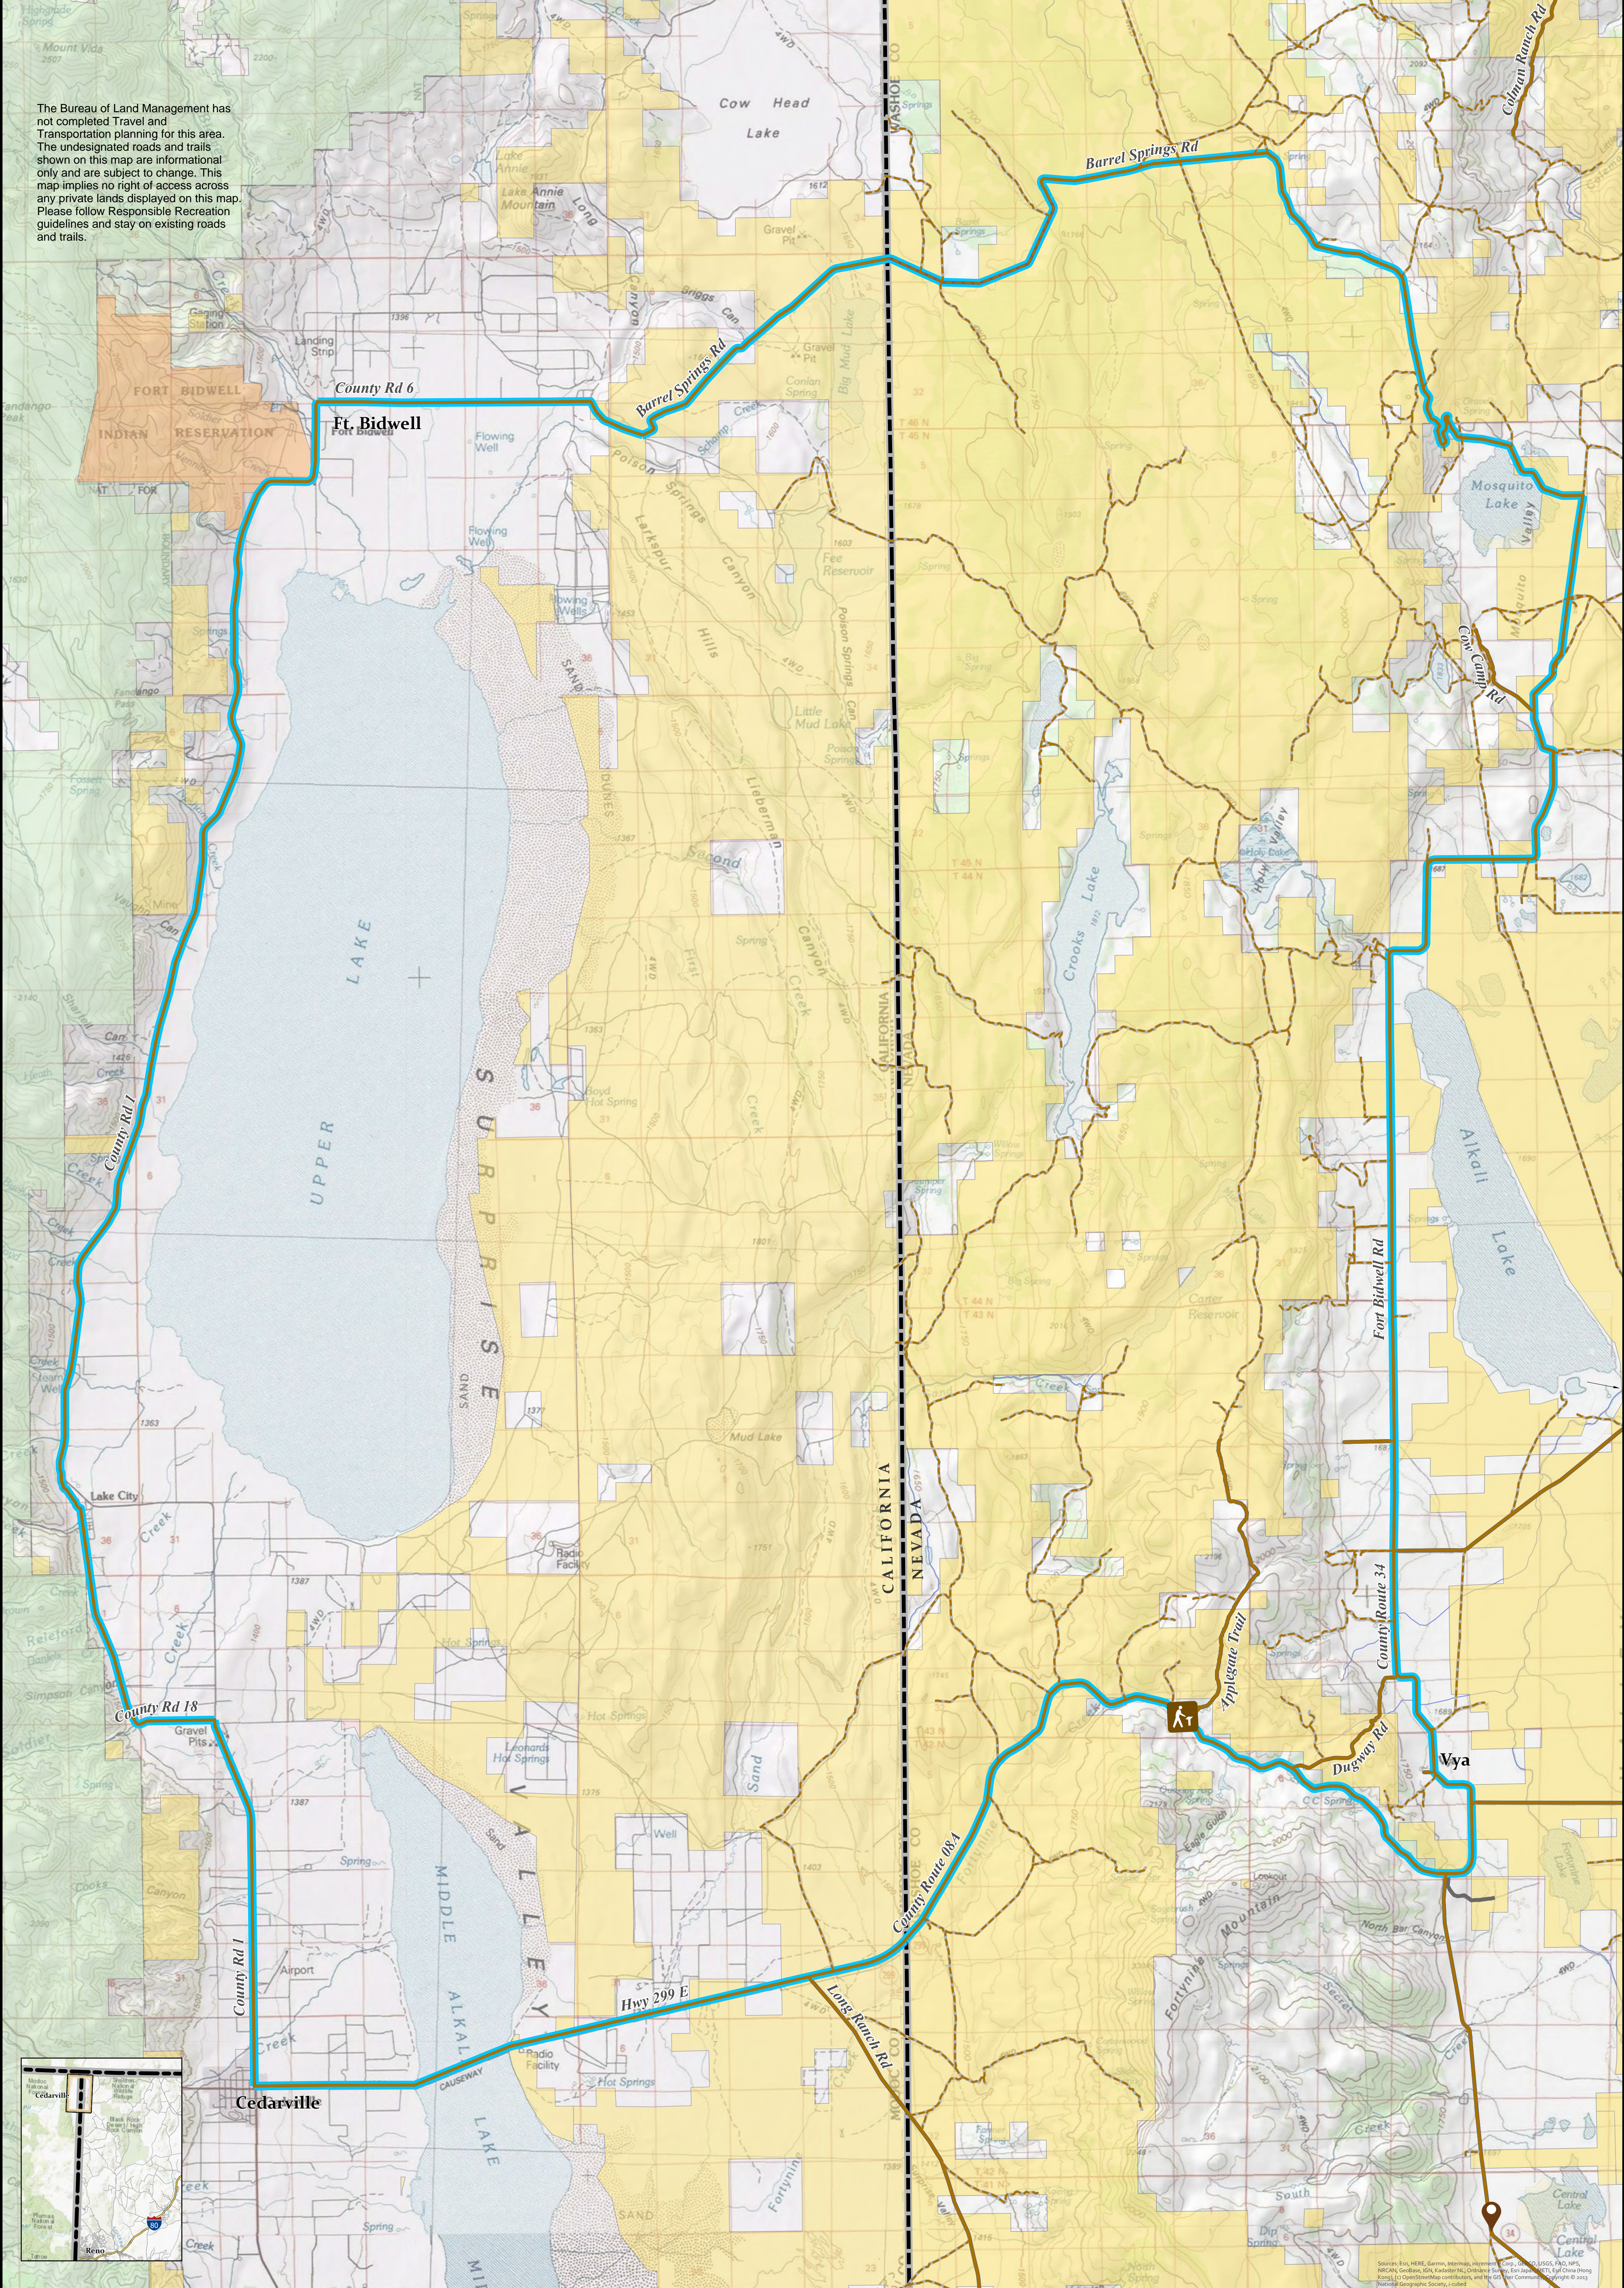

The Bureau of Land Management has not completed Travel and Transportation planning for this area. The undesignated roads and trails shown on this map are informational only and are subject to change. This map implies no right of access across any private lands displayed on this map. Please follow Responsible Recreation guidelines and stay on existing roads and trails.

- Legend**
- Barrel Springs Backcountry Byway
 - Unnamed Trails
 - OHV Roads and Trails
 - County Roads
 - Bureau of Land Management
 - Private
 - Kiosk
 - Directional Signage on Trail

Barrel Springs - Surprise Valley BACKCOUNTRY BYWAY

Nevada - California

The Nevada Off-Highway Vehicle maps are intended as a navigation tool for Trail Users as they plan their journey. The Department makes no warranties, either expressed or implied, and assumes no responsibility for the accuracy of the data presented on the maps. The Trail user assumes the entire responsibility and risk as to the use of any or all information presented on the map.