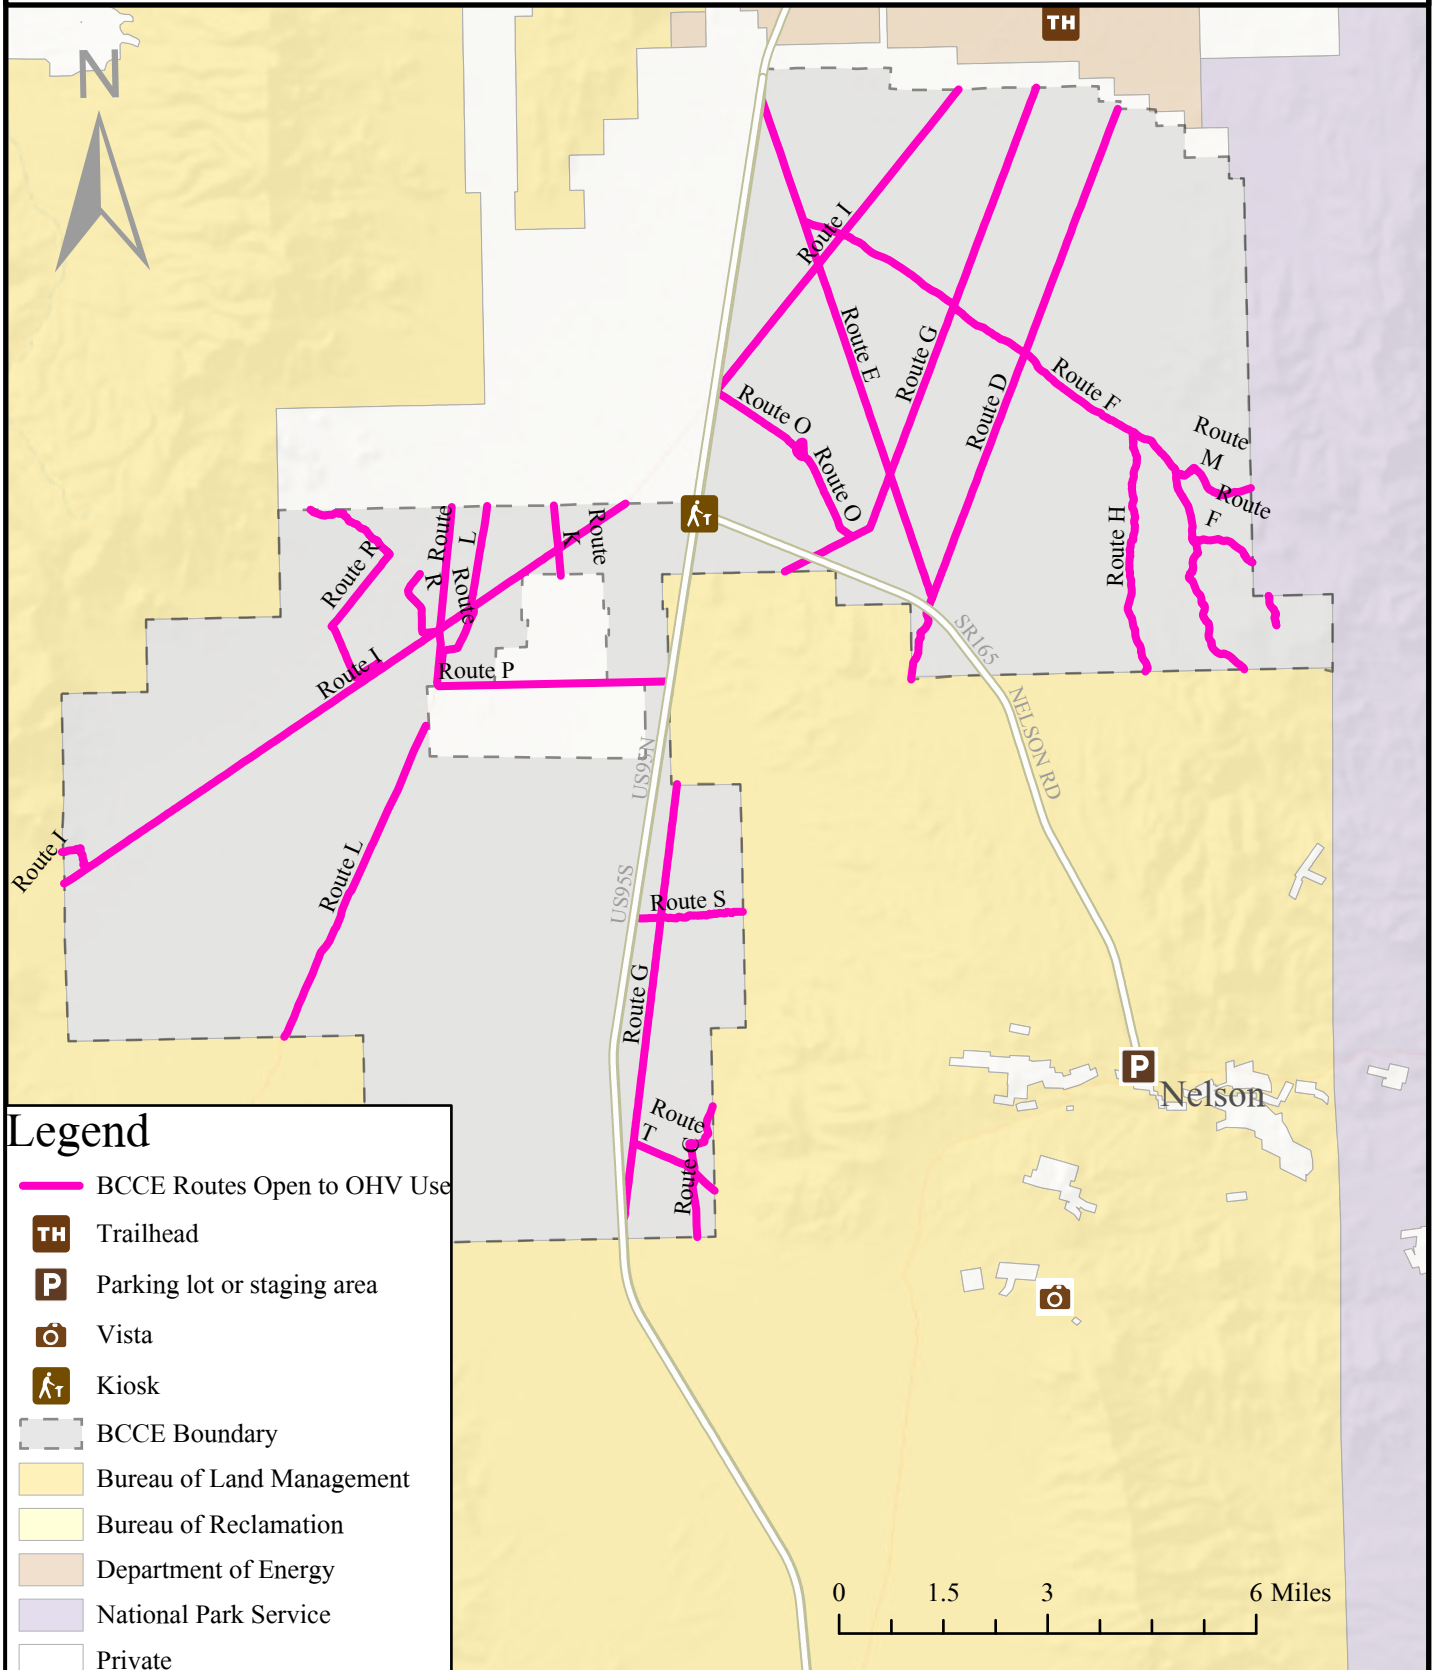

# Boulder City Conservation Easement Trails

## Clark County, Nevada

### Legend

- BCCE Routes Open to OHV Use
- TH Trailhead
- P Parking lot or staging area
- V Vista
- KT Kiosk
- BCCE Boundary
- Bureau of Land Management
- Bureau of Reclamation
- Department of Energy
- National Park Service
- Private

Sources: Esri, GEBCO, NOAA, National Geographic, Garmin, HERE, Geonames.org, and other contributors, Esri, Garmin, GEBCO, NOAA NGDC, and other contributors