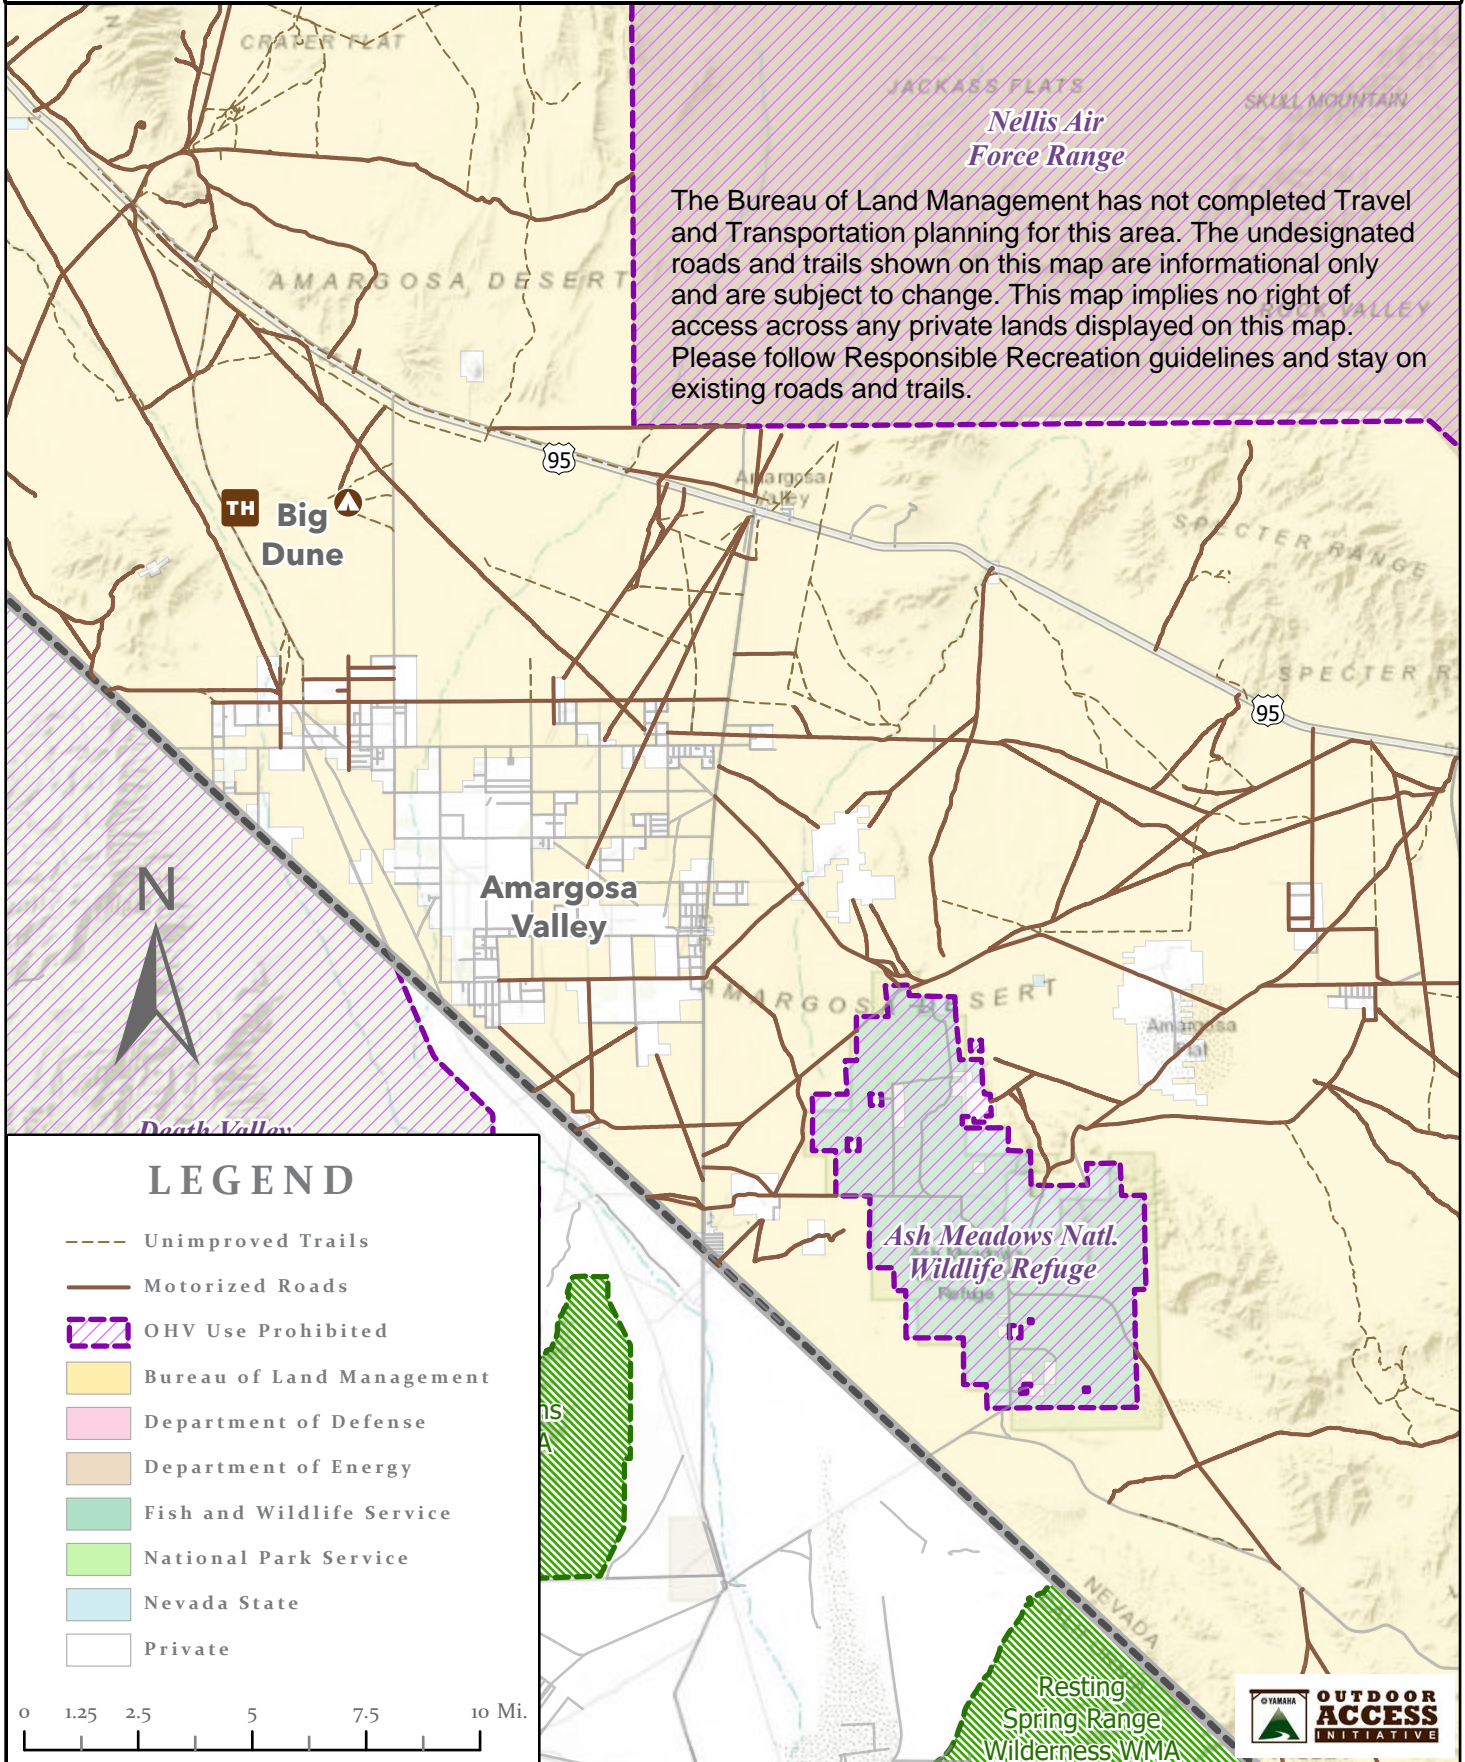

Amargosa Valley OHV Trails

Nye County, Nevada

Sources: Esri, HERE, Garmin, Intermap, increment P Corp., GEBCO, USGS, FAO, NPS, NRCAN, GeoBase, IGN, Kadaster NL, Ordnance Survey, Esri Japan, METI, Esri China (Hong Kong), (c) OpenStreetMap contributors, and the GIS User Community