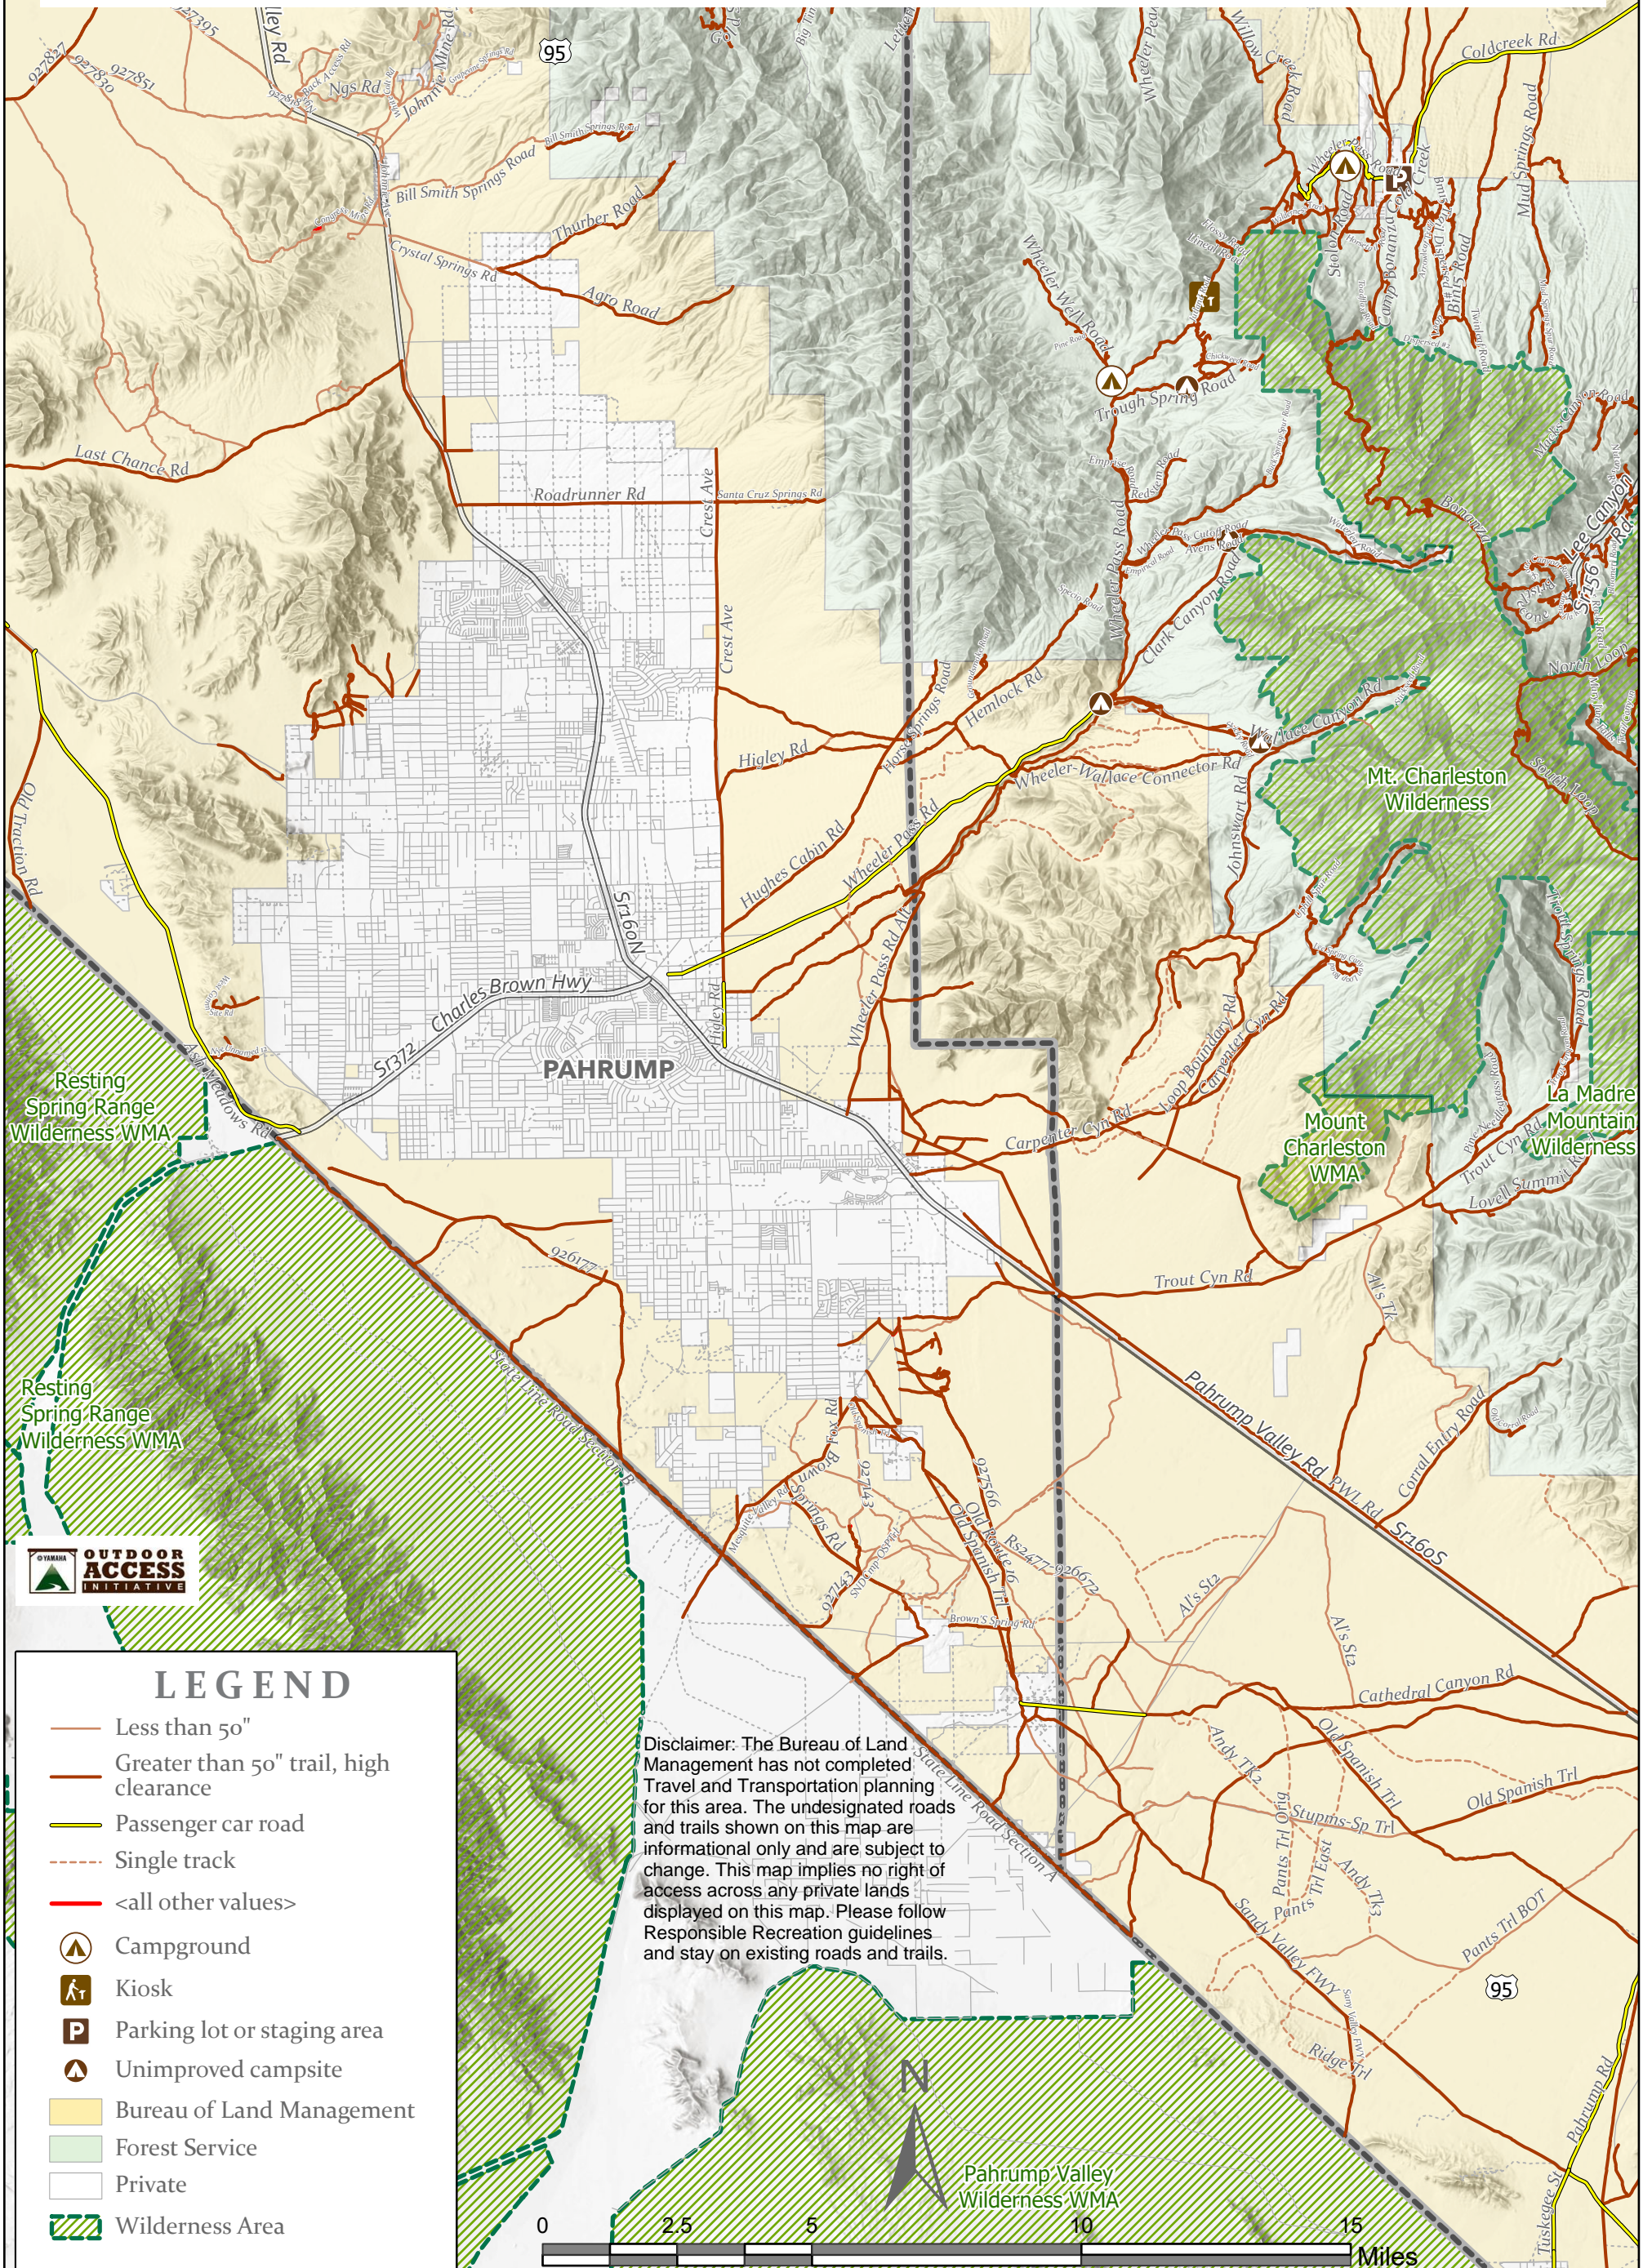

PAHRUMP AREA OHV TRAILS

NYE CO., NV

Disclaimer: The Bureau of Land Management has not completed Travel and Transportation planning for this area. The undesignated roads and trails shown on this map are informational only and are subject to change. This map implies no right of access across any private lands displayed on this map. Please follow Responsible Recreation guidelines and stay on existing roads and trails.

Sources: Esri, HERE, Garmin, Intermap, increment P Corp., GEBCO, USGS, FAO, NPS, NRCAN, GeoBase, IGN, Kadaster NL, Ordnance Survey, Esri Japan, METI, Esri China (Hong Kong), (c) OpenStreetMap contributors, and the GIS User Community, Airbus, USGS, NGA, NASA, CGIAR, NCEAS, NLS, OS, NMA, Geodatastyrelsen, GSA, GSI and the GIS User Community